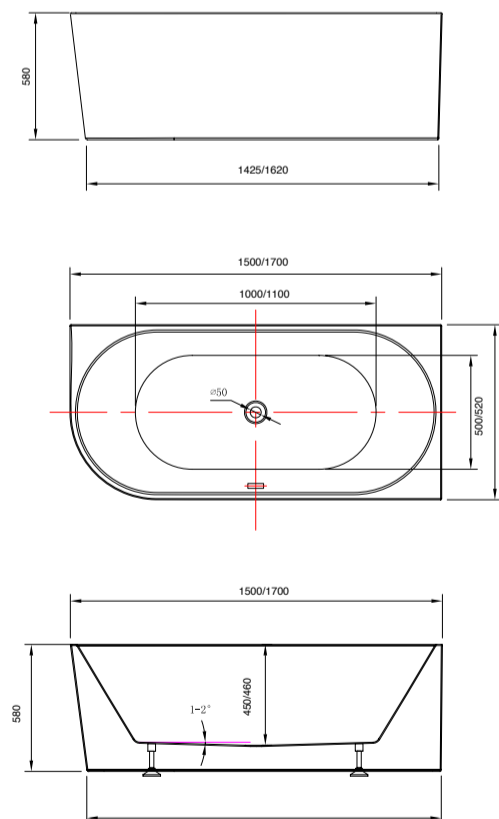

Alexia Corner

6845 L

Dimensions:
1500 x 750 x 580mm
1700 x 800 x 580mm

6845 R

Dimensions:
1500 x 750 x 580mm
1700 x 800 x 580mm