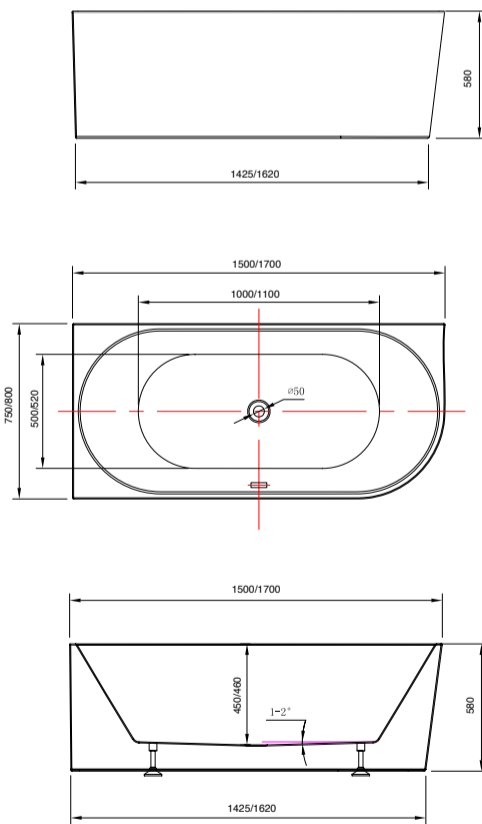

Alexia Corner

6845 L

Dimensions:
1500 x 750 x 580mm
1700 x 800 x 580mm

6845 R

Dimensions:
1500 x 750 x 580mm
1700 x 800 x 580mm