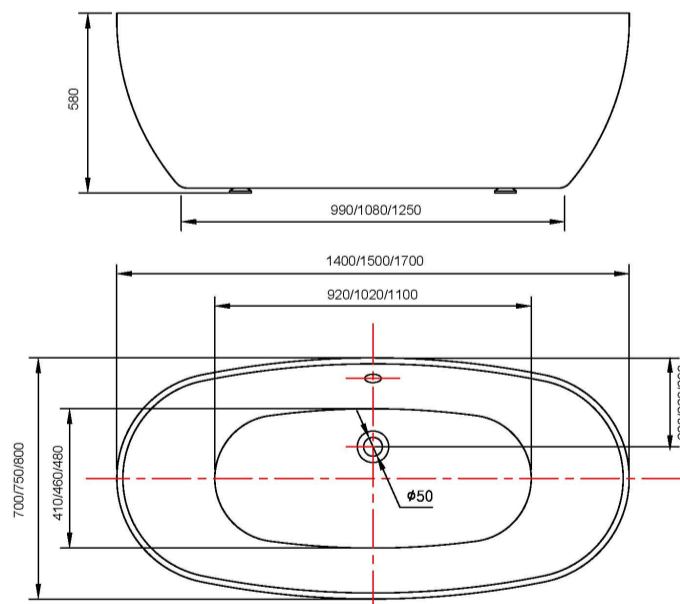

Lorenzo Black & White

6833BK

Dimensions:
1400 x 700 x 580mm
1500 x 750 x 580mm
1700 x 800 x 580mm

No Overflow

**Our Black & White Baths
are now available in any of our
'Freestanding Bath Range'**