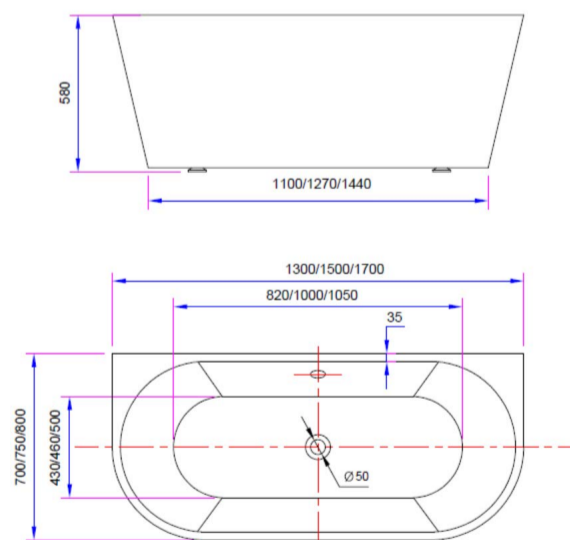

Alexia Black & White

6815B BK

Dimensions:
1300 x 700 x 580mm
1500 x 750 x 580mm
1700 x 800 x 580mm

*Back to Wall Design
Overflow on Entrance
Side of Bath*

**Our Black & White Baths
are now available in any of our
'Freestanding Bath Range'**