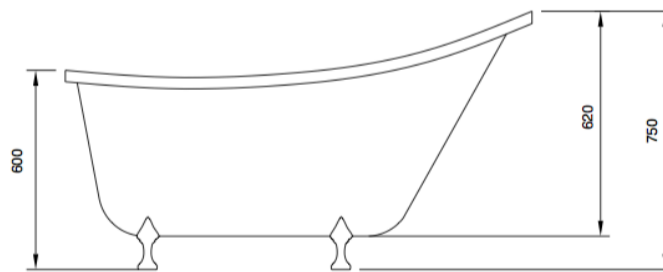

Ariana

6310

Dimensions:
1600 x 700 x 750mm

No Overflow